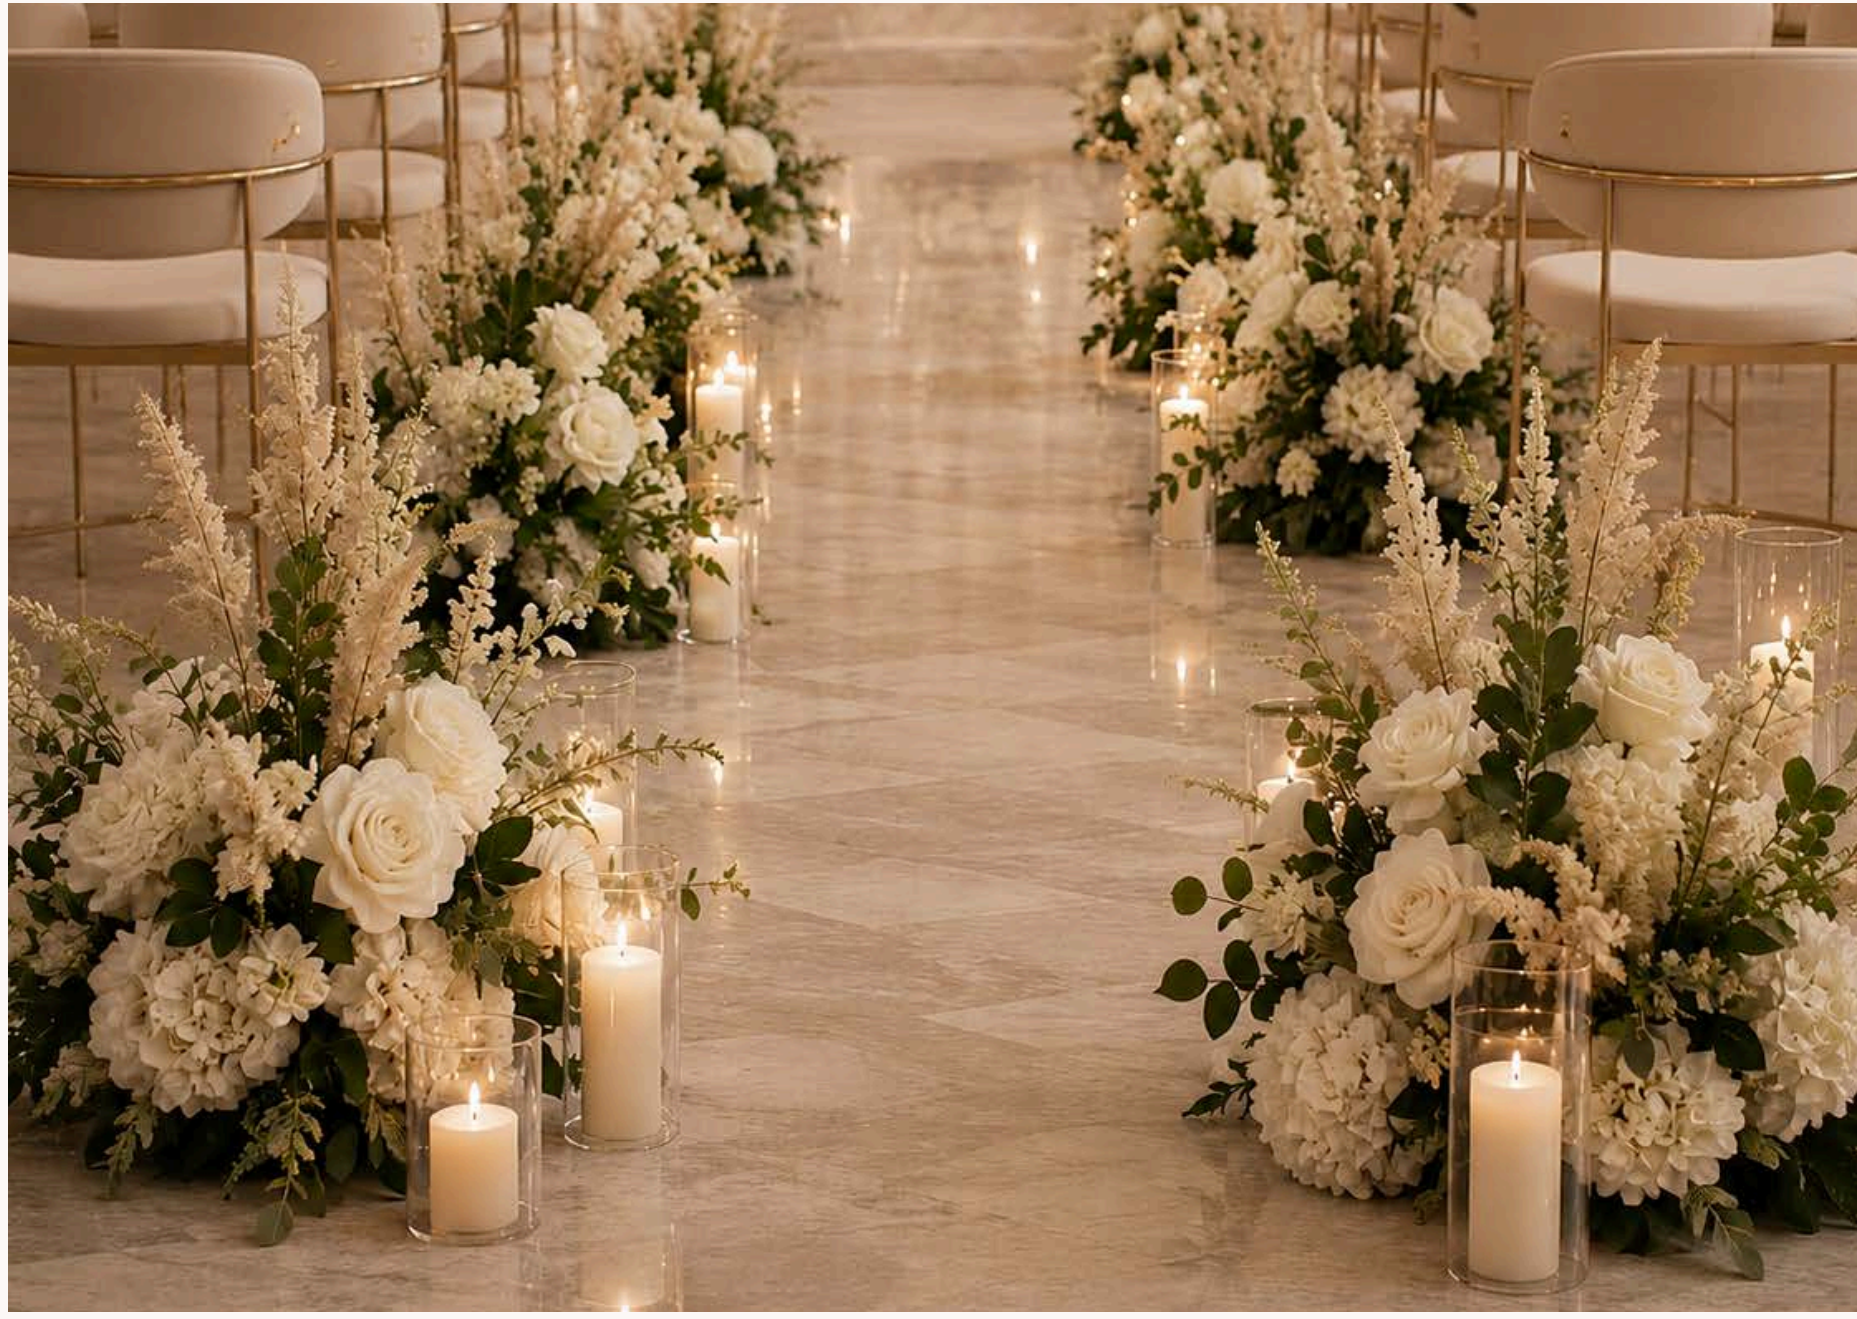

OUR FAUX FLORAL COLLECTION

Aisle Florals

Alter Florals