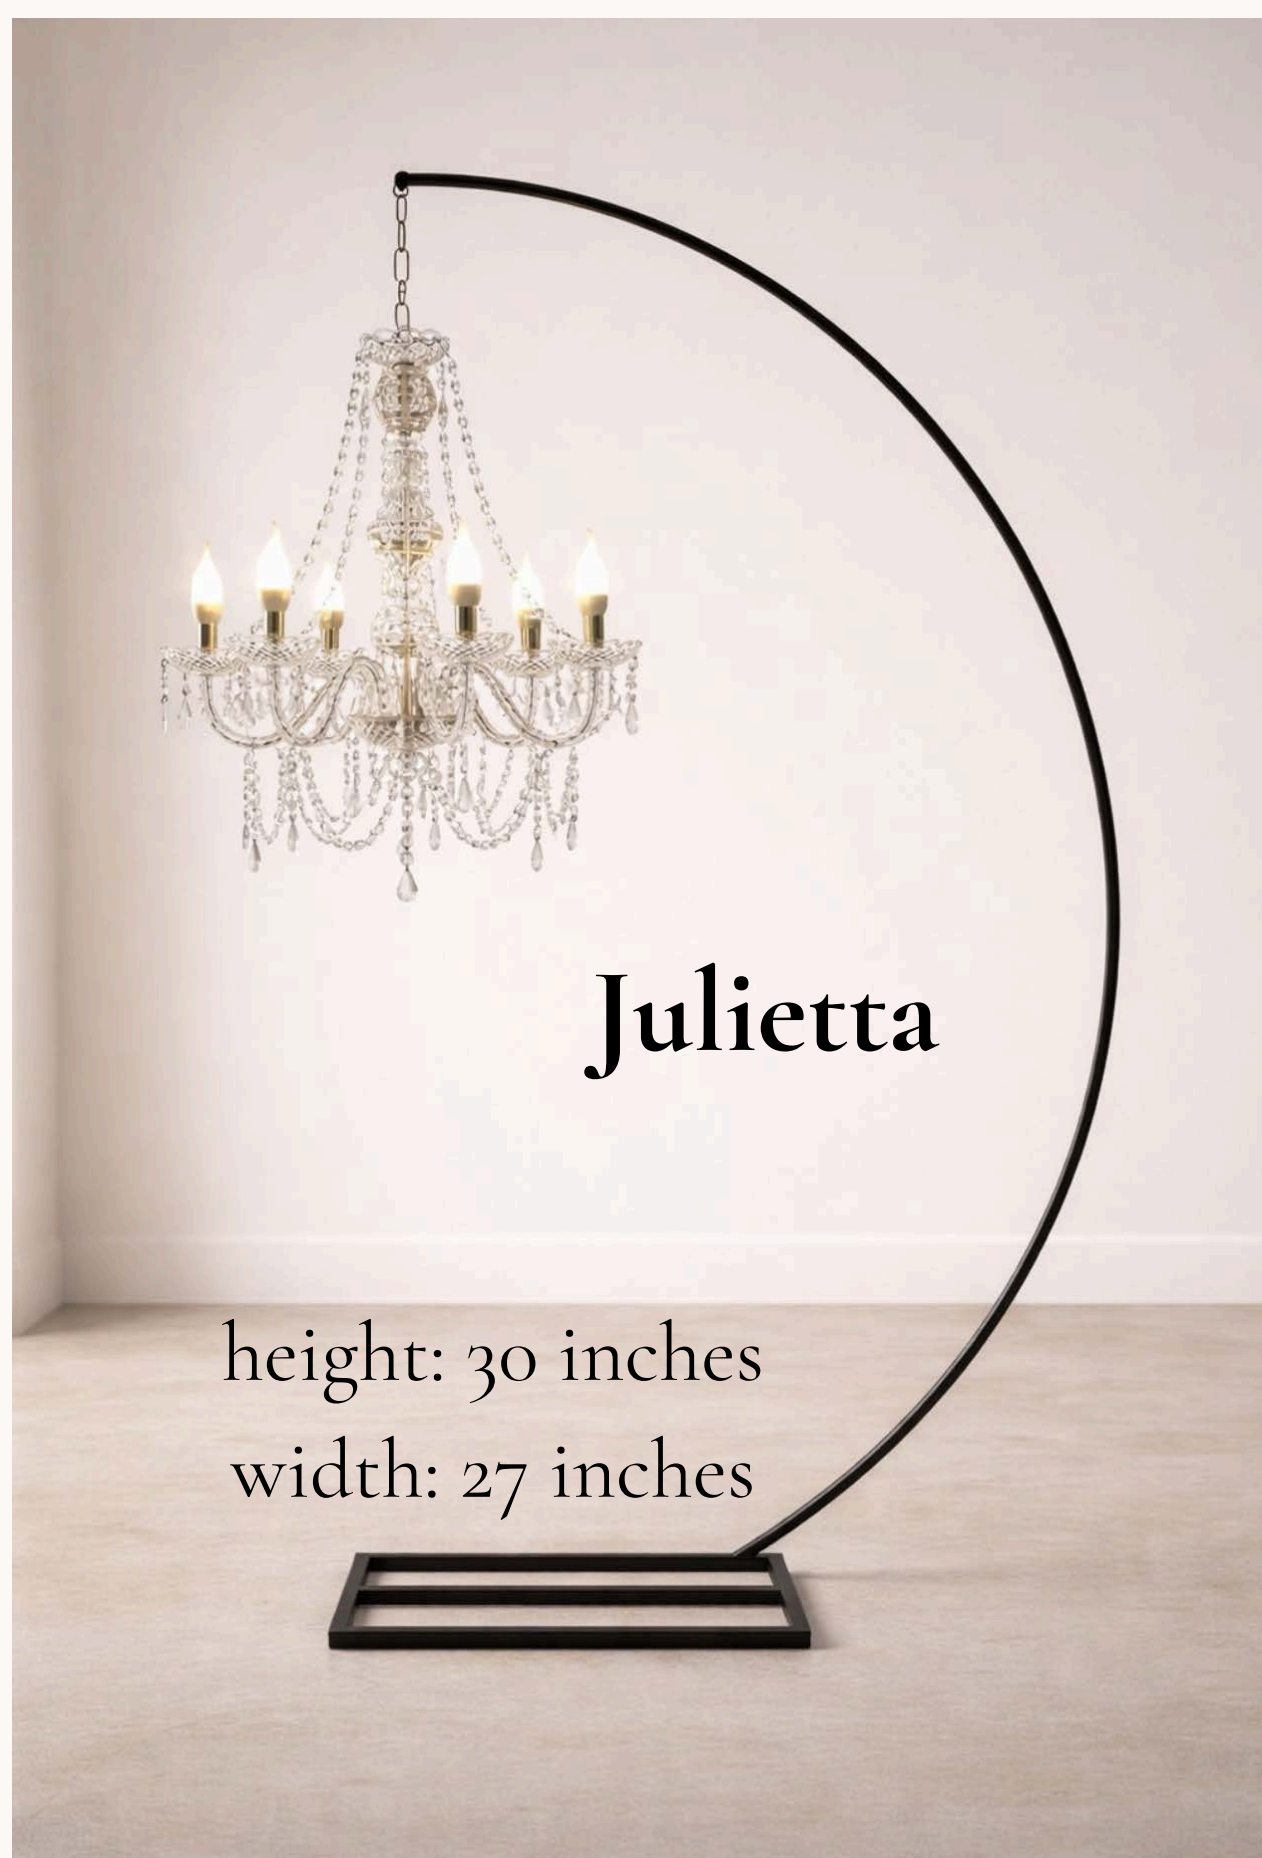

height availability

16 inches

20 inches

24 inches

28 inches

31 inches

The Willow, crafted in hammered brass, offers a warmer contrast while maintaining the same sculptural elegance throughout the collection.

height: 18 inches

The Skyline creates vertical interest, bringing height and atmosphere to the tablescape, adding a striking presence.

height: 43 inches

The Victoria offers a timeless focal point for an elevated design, combining a classic silhouette for a look that feels both refined and versatile.

height: 45 inches

OUR CHANDELIER COLLECTION

Our acrylic chandeliers are designed to elevate event spaces with a refined glow that complements both traditional and modern design.

Each piece is paired with a 10-foot (120-inch) stand, rented separately.

OUR LAMP COLLECTION

Bistro

height: 44 cm

Eden

height: 40 cm

This collection is curated to bring warmth, depth, and intimate ambiance to event spaces through softly diffused lightening and thoughtfully curated forms.