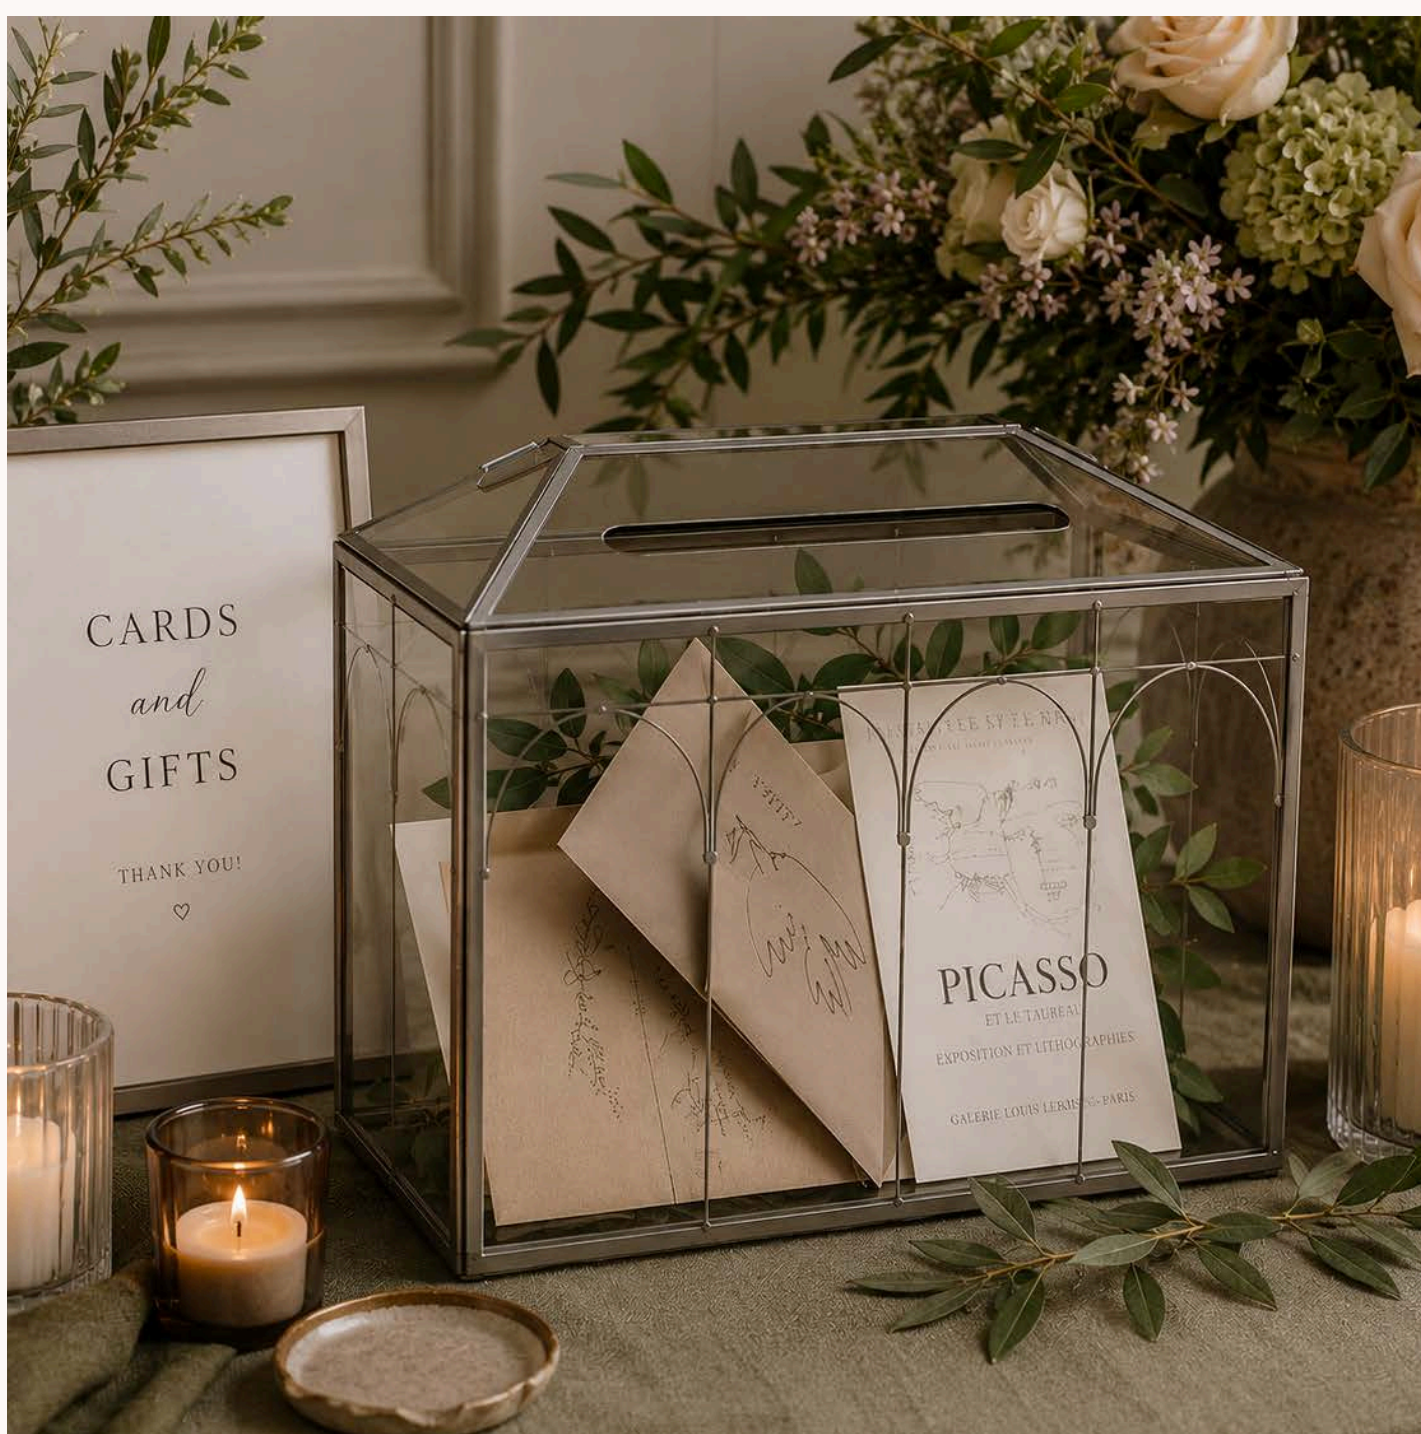

Silver Card Box