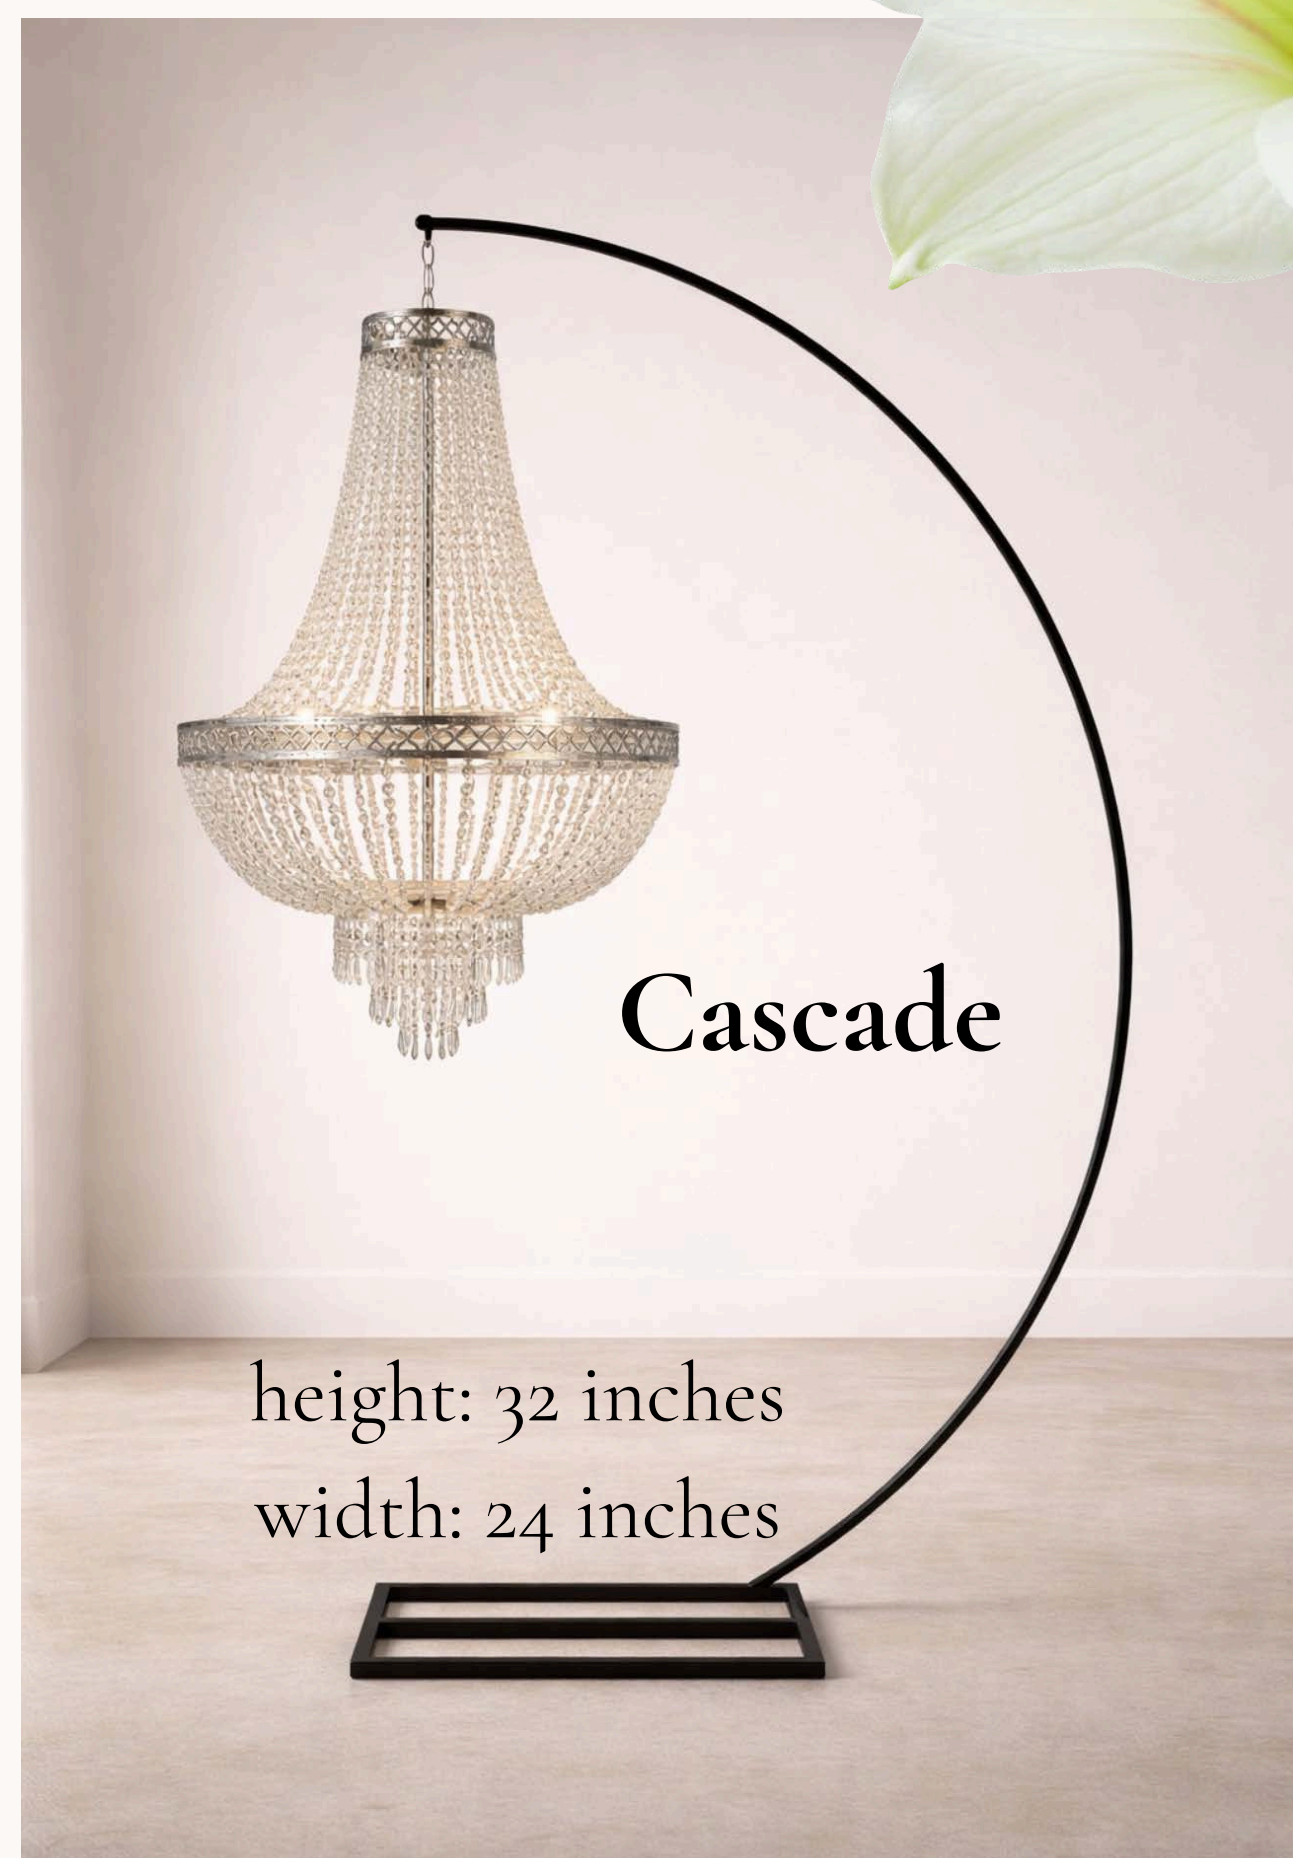

The background of the entire page is a light beige or cream color, featuring a subtle, embossed floral pattern. The pattern consists of various types of flowers, including large, multi-petaled blooms and smaller, more delicate flowers, all rendered in a slightly raised, textured appearance. The flowers are scattered across the page, creating a soft and elegant backdrop for the text.

height availability

16 inches

20 inches

24 inches

28 inches

31 inches

The Willow, crafted in hammered brass, offers a warmer contrast while maintaining the same sculptural elegance throughout the collection.

height: 18 inches

The Skyline creates vertical interest, bringing height and atmosphere to the tablescape, adding a striking presence.

height: 43 inches

The Victoria offers a timeless focal point for an elevated design, combining a classic silhouette for a look that feels both refined and versatile.

height: 45 inches

OUR CHANDELIER COLLECTION

Our acrylic chandeliers are designed to elevate event spaces with a refined glow that complements both traditional and modern design.

Each piece is paired with a 10-foot (120-inch) stand, rented separately.