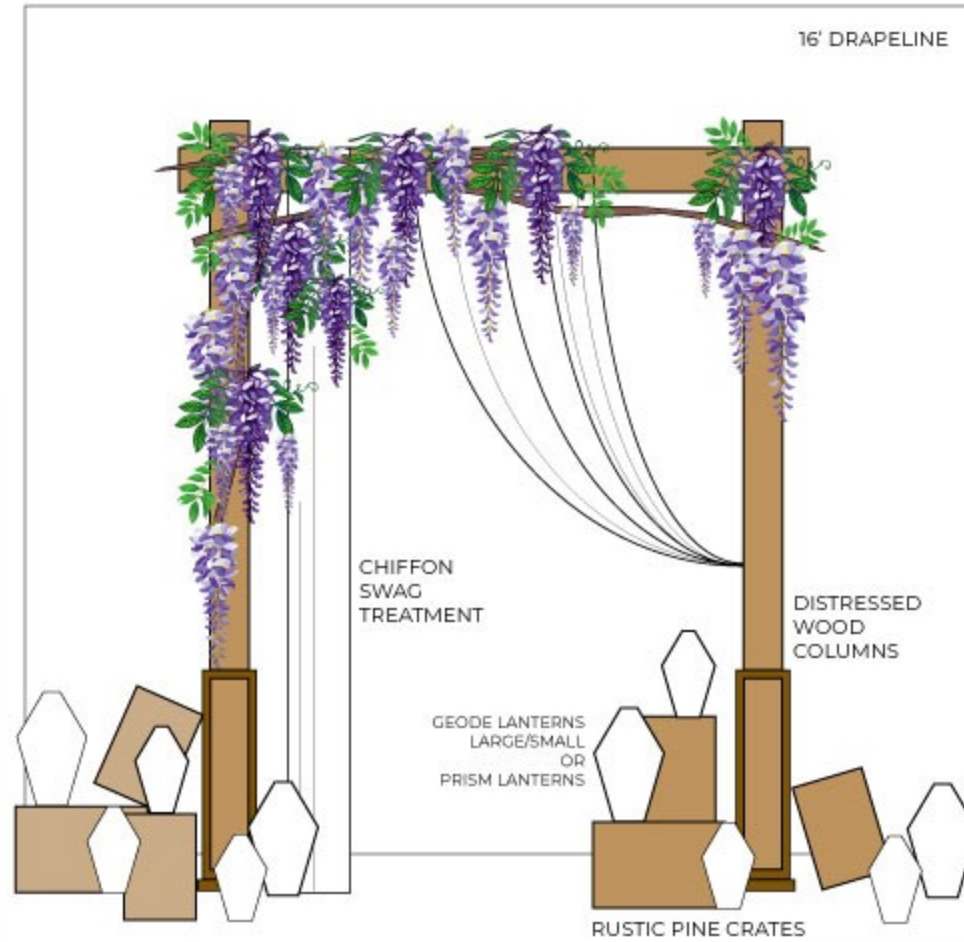

# SIGNATURE - DISTRESSED WOOD ARCHWAYS

2020 COLLECTIONS - RUSTIC

## PREFERENCES

- INCLUDES**
- 1 X 16' DRAPELINE
  - 1 X WOODEN ARCHWAY
  - 1 X SWAG TREATMENT
  - 1 X FAUX FLORAL TREATMENT
  - 6 X RUSTIC PINE CRATES
  - 10 X LANTERNS

PRISM LANTERNS AVAILABLE IN THREE (3) SIZES