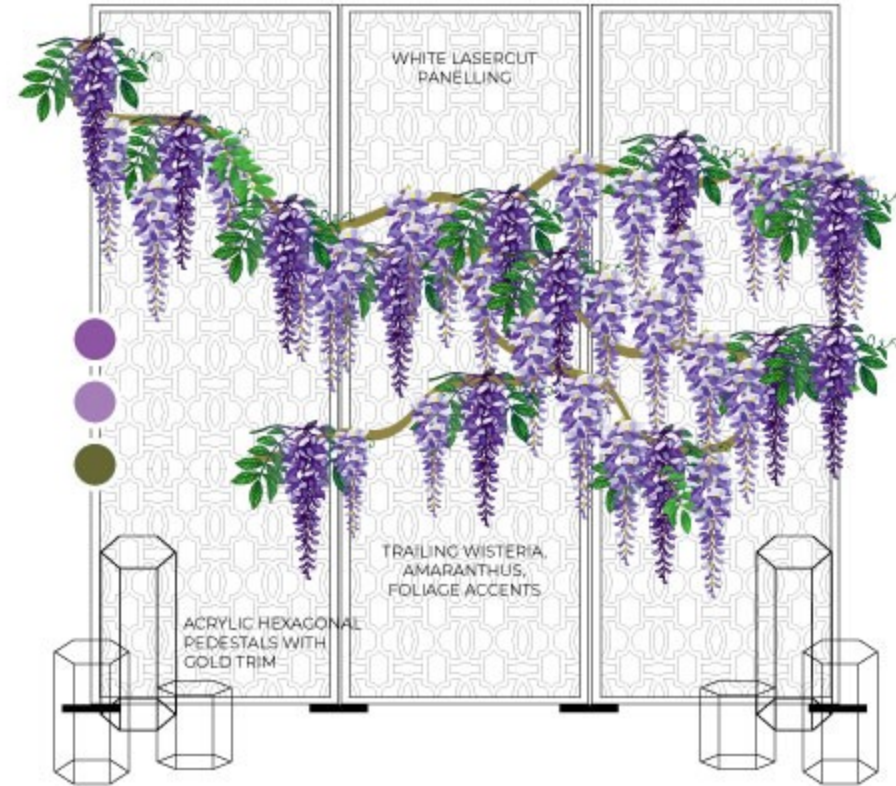

SIGNATURE - LASER CUT PANELLING

2020 COLLECTIONS - MODERN

PREFERENCES

INCLUDES
1 X 16' DRAPELINE
3 X WHITE METAL SCREENS
WITH STOCK INSERT
1 X FAUX FLORAL TREATMENT
6 X PEDESTALS
6 X CANDLESTANDS

AVAILABLE PANELLING