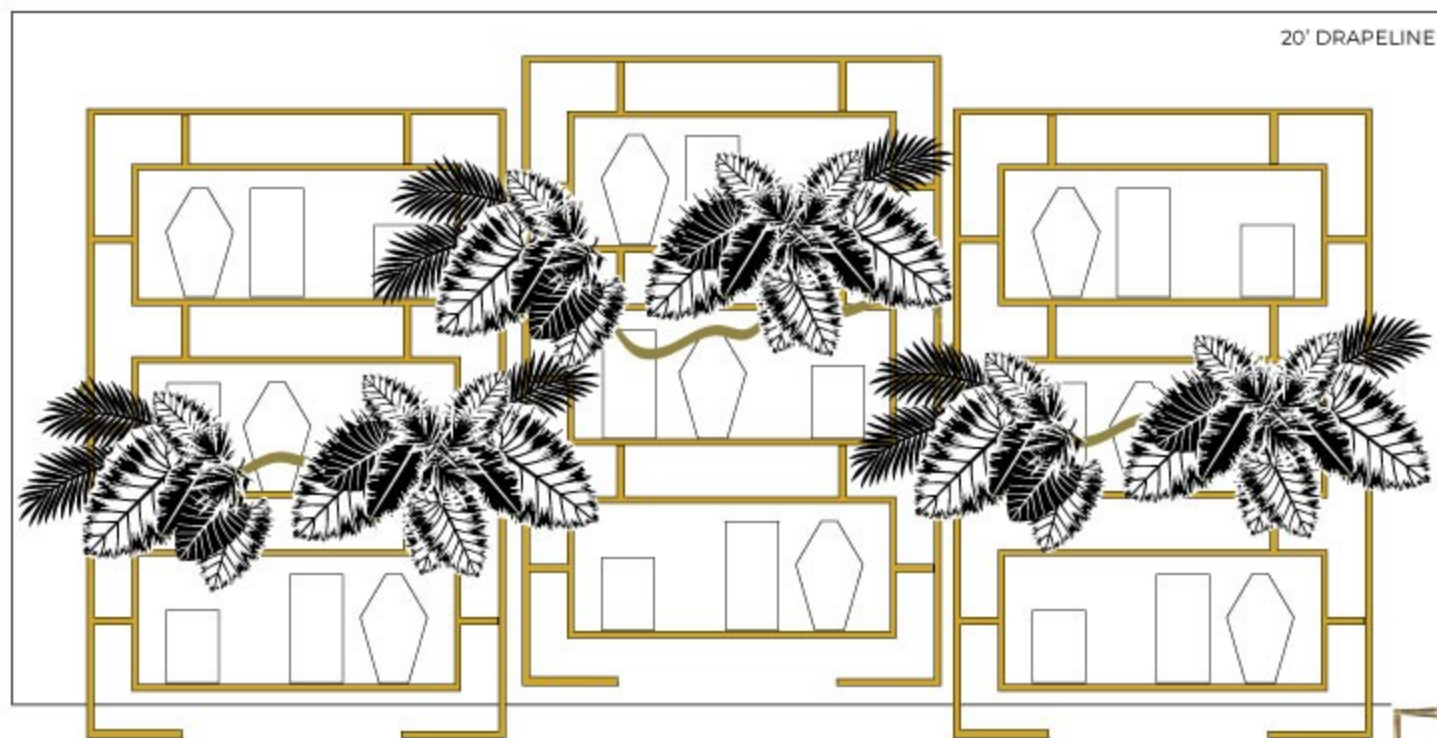

SIGNATURE - METROPOLITAN

2020 COLLECTIONS - MODERN

PREFERENCES

INCLUDES
1 X 20' DRAPELINE
3 X SHELVING UNITS
3 X FAUX FLORAL TREATMENT
27 X LANTERNS

FAUX WHITE PHALAENOPSIS BLOOMS
EMERGE FROM THE MODERN
FOLIAGE COMPOSITIONS

VENETIAN MIRROR LANTERNS
PROVIDE A WARM GLOW
AND TWINKLE - RECTANGULAR
AND GEODE FORM

FAUX ALOCCASIA FOLIAGE
CASCADES ACROSS THE
METROPOLITAN SHELVING