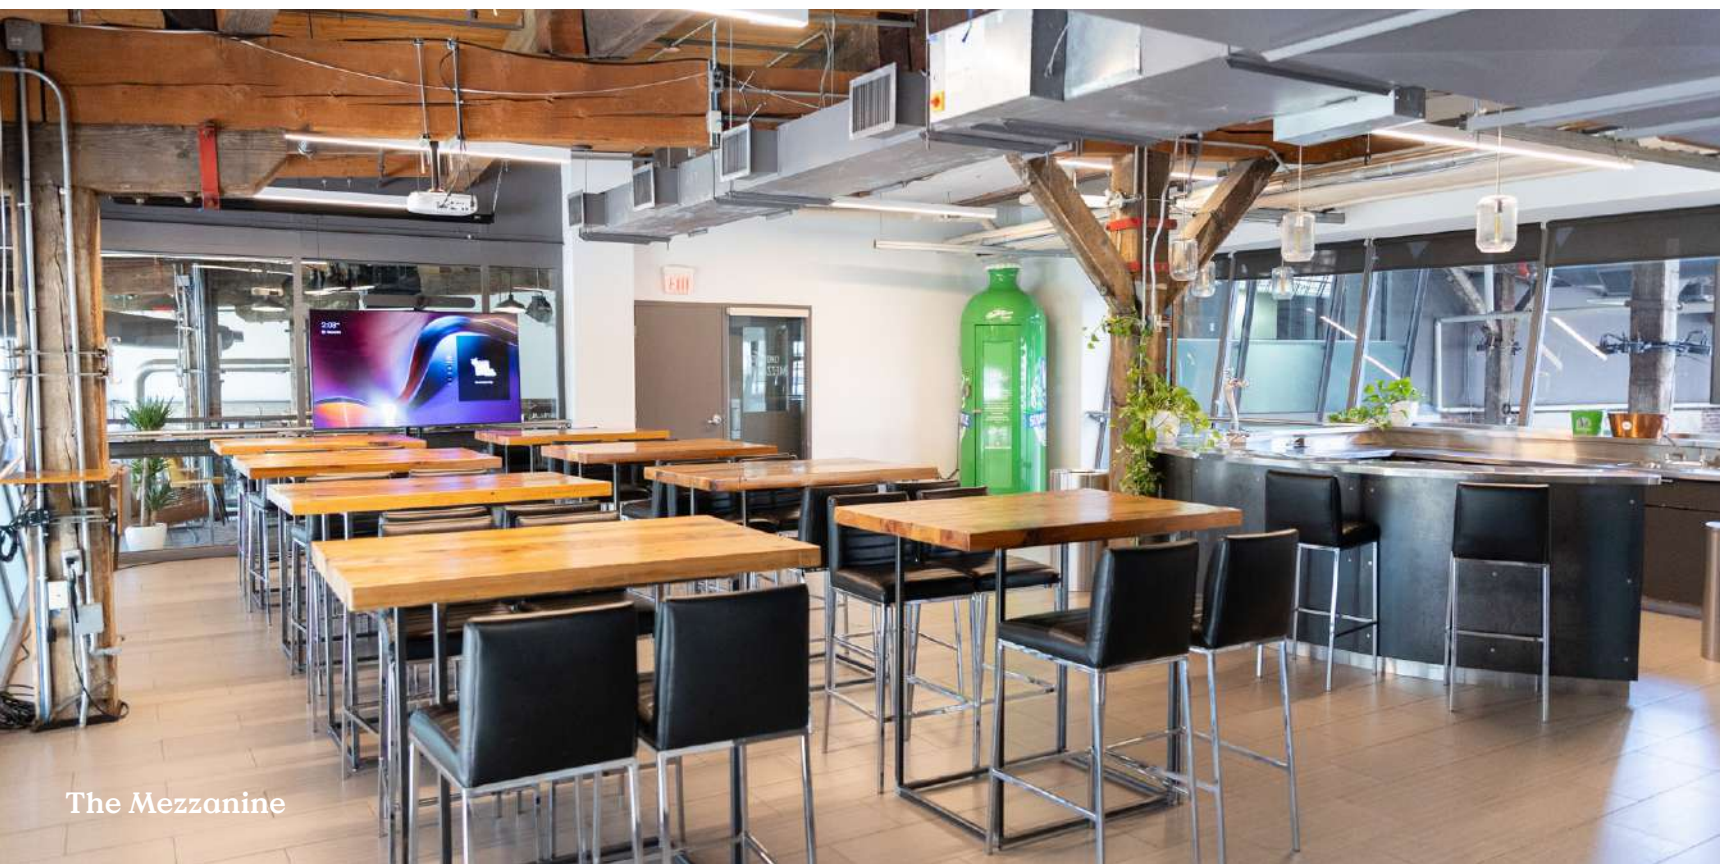

The Station Room

The Mezzanine

MEETING ROOMS

Enjoy our second-floor, private meeting rooms. Each equipped with a large screen, camera, and audio technology, you can rely on the Station Room and the Mezzanine to provide the perfect space for your off-site meeting.

THE STATION ROOM

Boardroom	14

THE MEZZANINE

Boardroom	18
Classroom	32
Theatre	32
Cocktail Reception	42

The Roundhouse – 255 Bremner Blvd.
Toronto, Ontario, Canada M5V 3M9
Office: (416) 362-2337 ext. 252

Events@steamwhistle.ca
[Get in Touch with an Event Specialist >>](#)
[Take a Video Tour of The Roundhouse >>](#)