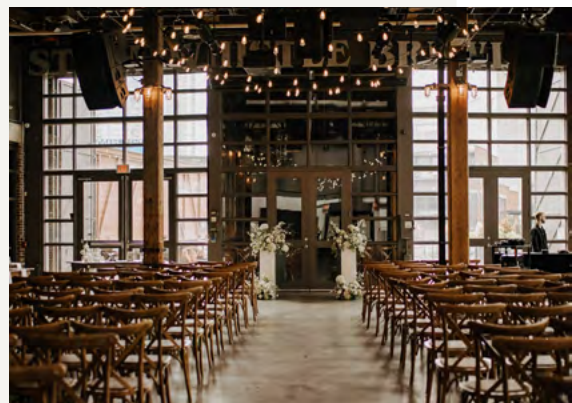

OUR VENUE

Spaces

01

CEREMONY

Pilsner Patio
or Pilsner Hall