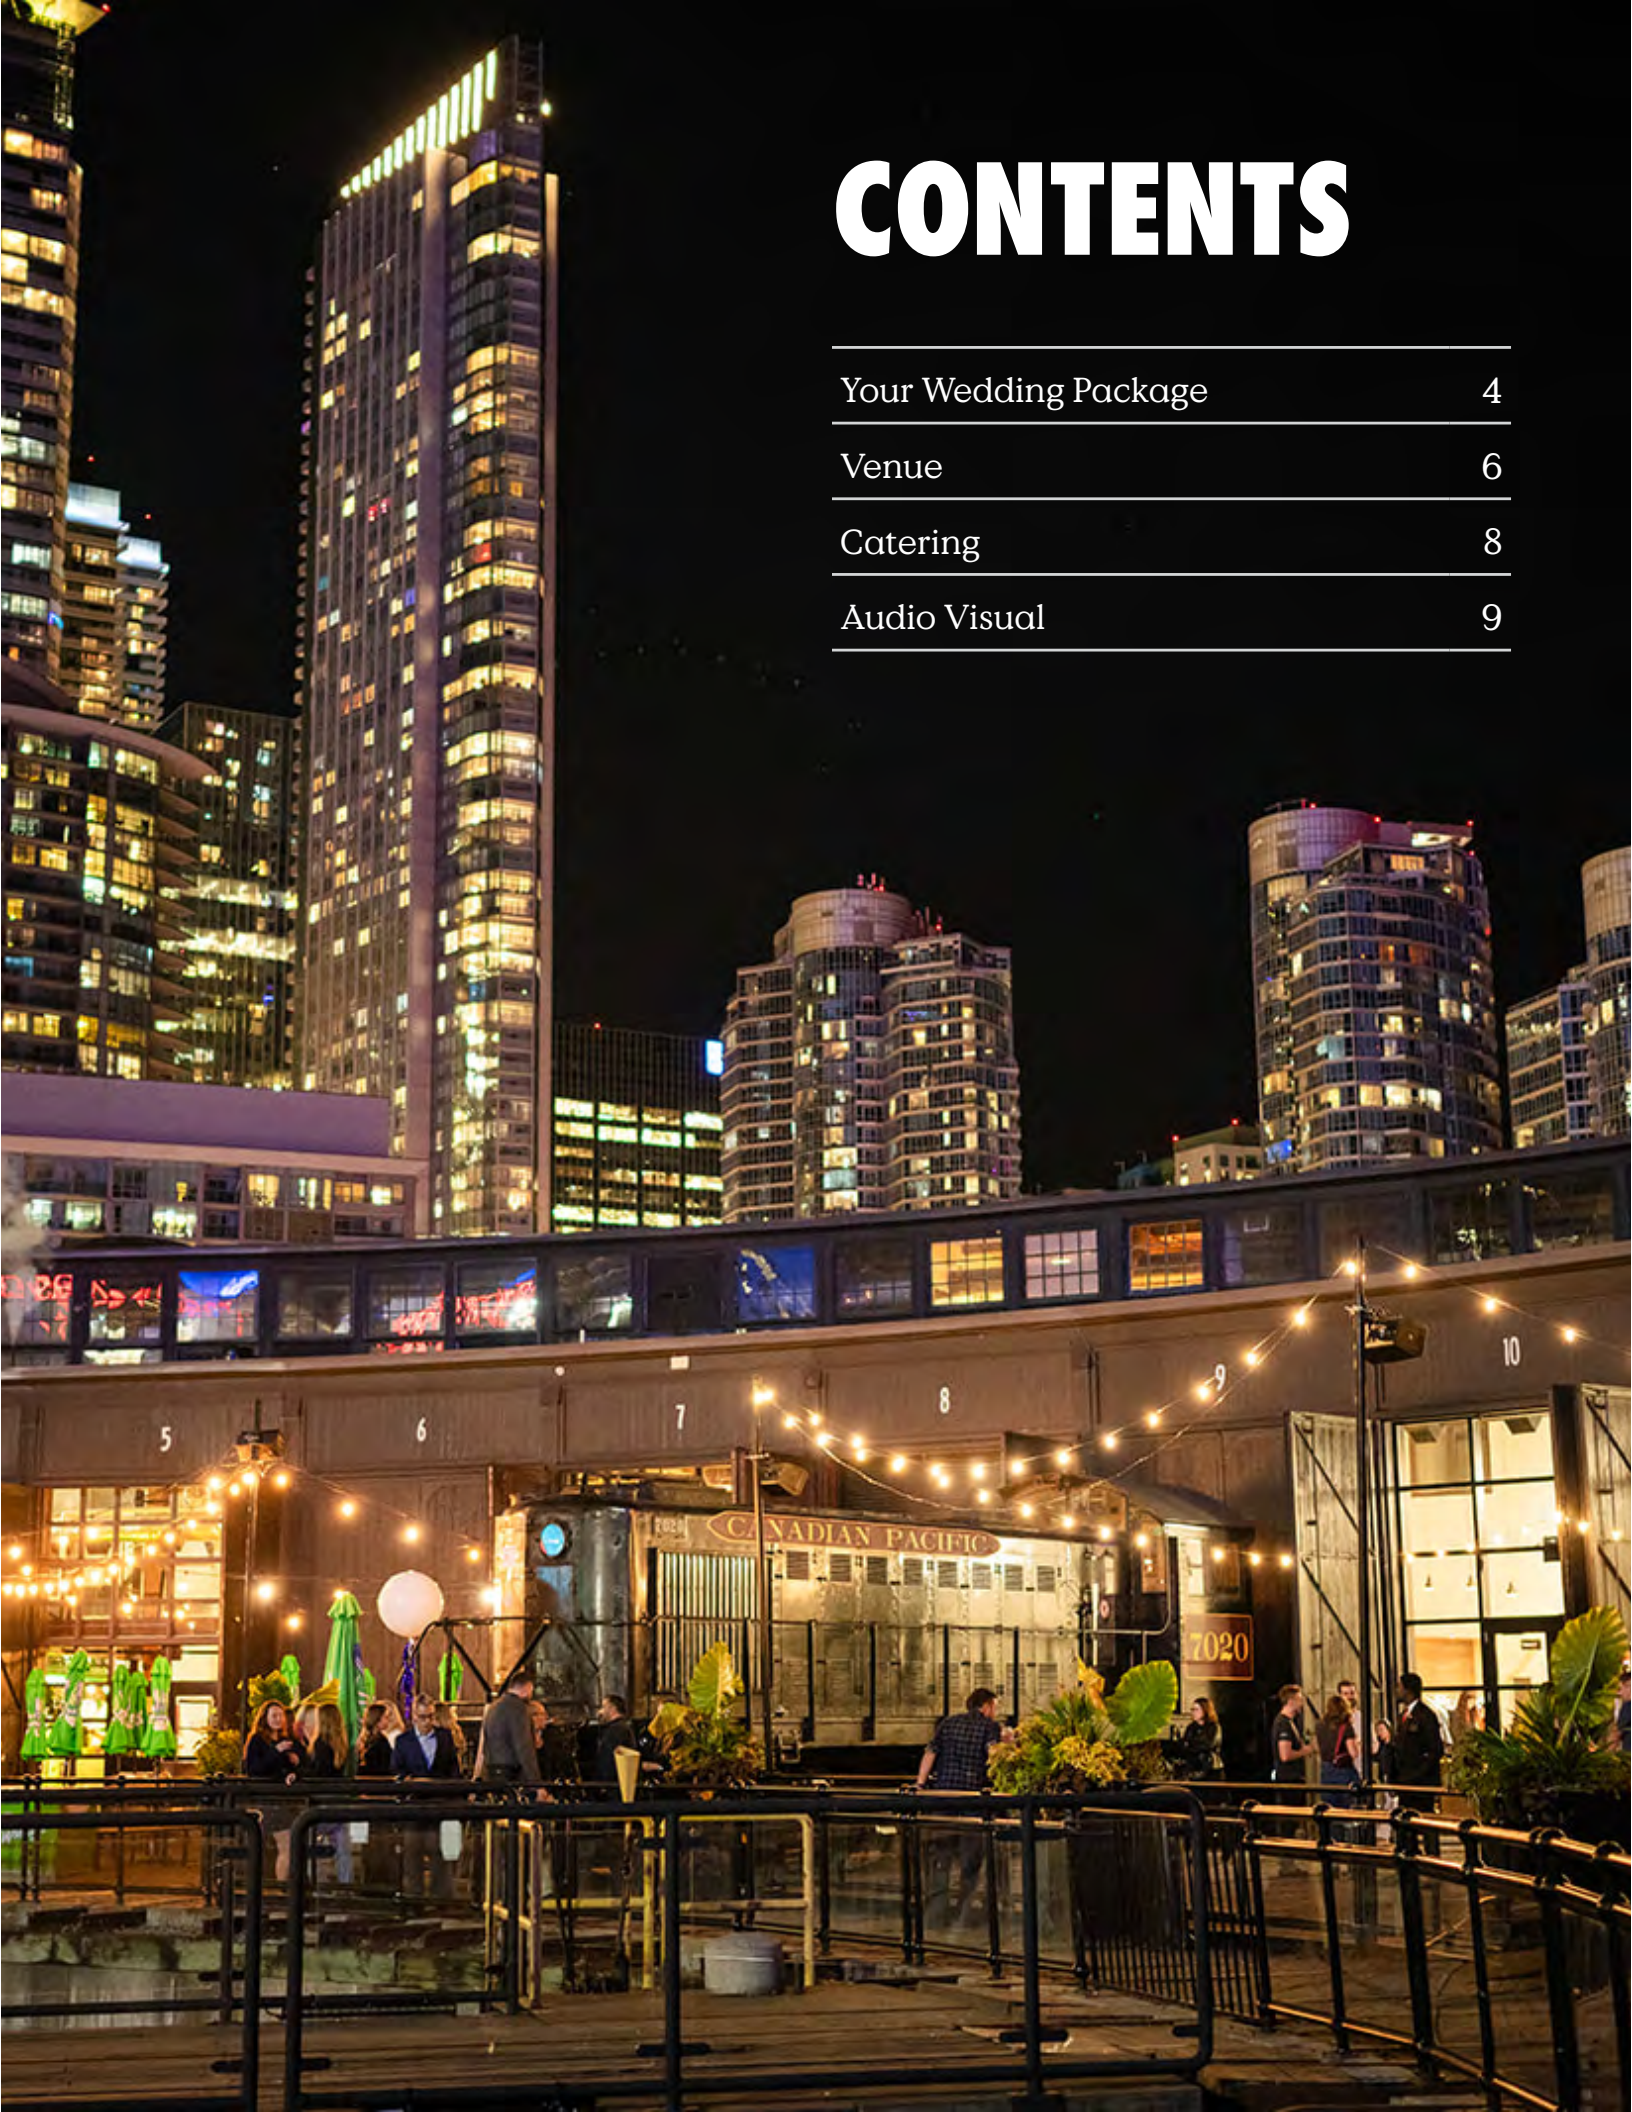

CONTENTS

Your Wedding Package	4
Venue	6
Catering	8
Audio Visual	9